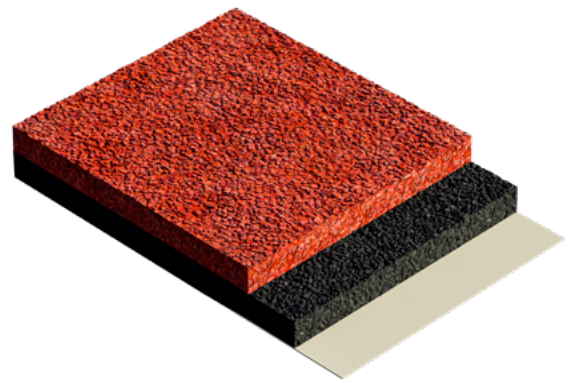

# POLYPLAY S

Water-permeable

### MULTISPORT

PolyPlay S, the durable all-round surface, is a favourite at playing fields and facilities for school sports, ball sports and leisure activities. Its smooth surface and good ball-playing properties make it an ideal surface for ball sports in schools, as well as for a variety of outdoor activities.

PolyPlay S can be used year-round in all kinds of weather as it is water-permeable, allowing the playing field to dry quickly. The surface is slip-resistant, durable, and requires little maintenance. PolyPlay S is generally installed flat over a base layer. This construction method guarantees consistent cushioning and deformation characteristics.

### PROPERTIES

- Granulated, dual-layer surface
- Bound granules, flat-laid
- Water-permeable